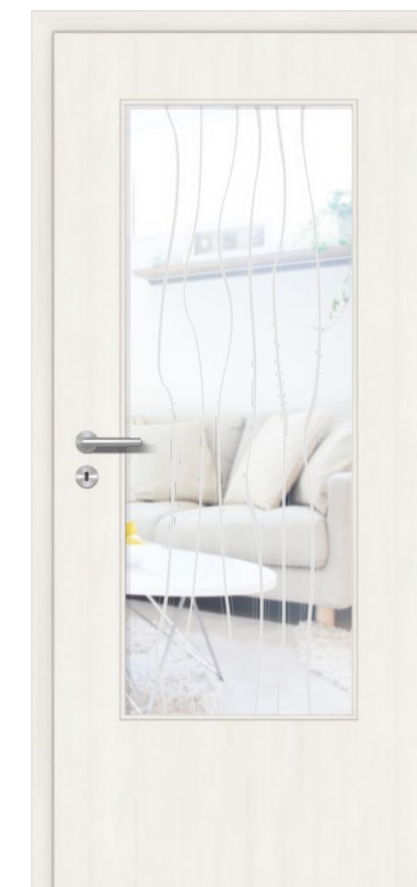

5 MODEL: NT-LA-DA, CEPAL AUTHENTIC BIANCO
STEKLO: SAGI, Laserska obdelava
MODEL: NT-LA-DA, CEPAL AUTHENTIC BIANCO
GLASS: SAGI, Laser finish