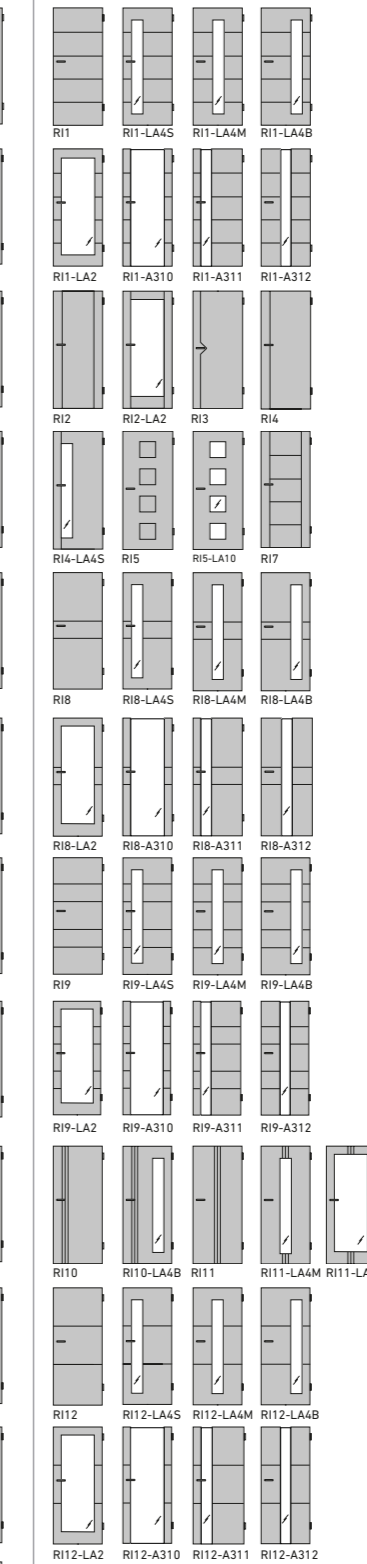

STANDARDNA VRATA
STANDARD DOORS

STANDARDNA VRATA
STANDARD DOORS

STILNA VRATA
STYLISTIC DOORS

SYLT
SYLT

SANTOS
SANTOS

AMRUM
AMRUM

DESIGN VRATA
DESIGN DOORS

AURA
AURA

CORONA
CORONA

INTRO
INTRO

DENTO
DENTO

PROFILIRANA VRATA
PROFILE DOORS

MILANO
MILANO

RIVA
RIVA

COMO
COMO

NEAPEL
NEAPLES

PARMA
PARMA

Povrsine | Surfaces

Povrsine | Surfaces

Povrsina | Surfaces

Povrsine | Surfaces

Povrsina | Surfaces