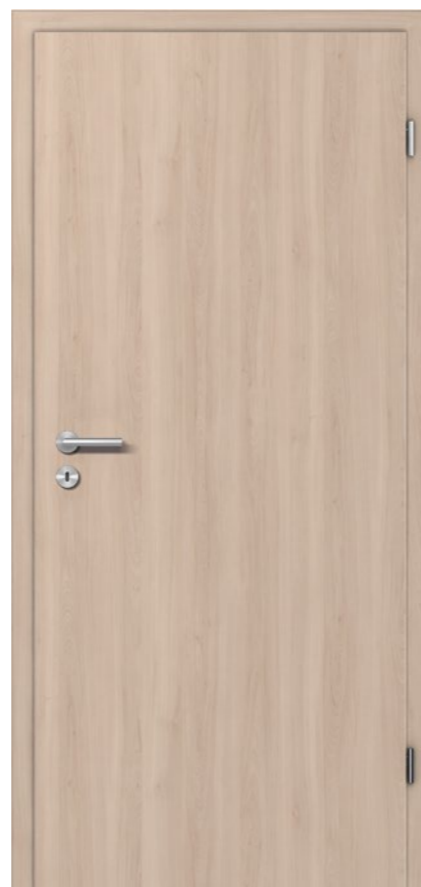

1 MODEL: NT-DA, CEPAL PIRUS ARENA
MODEL: NT-DA, CEPAL PIRUS ARENA